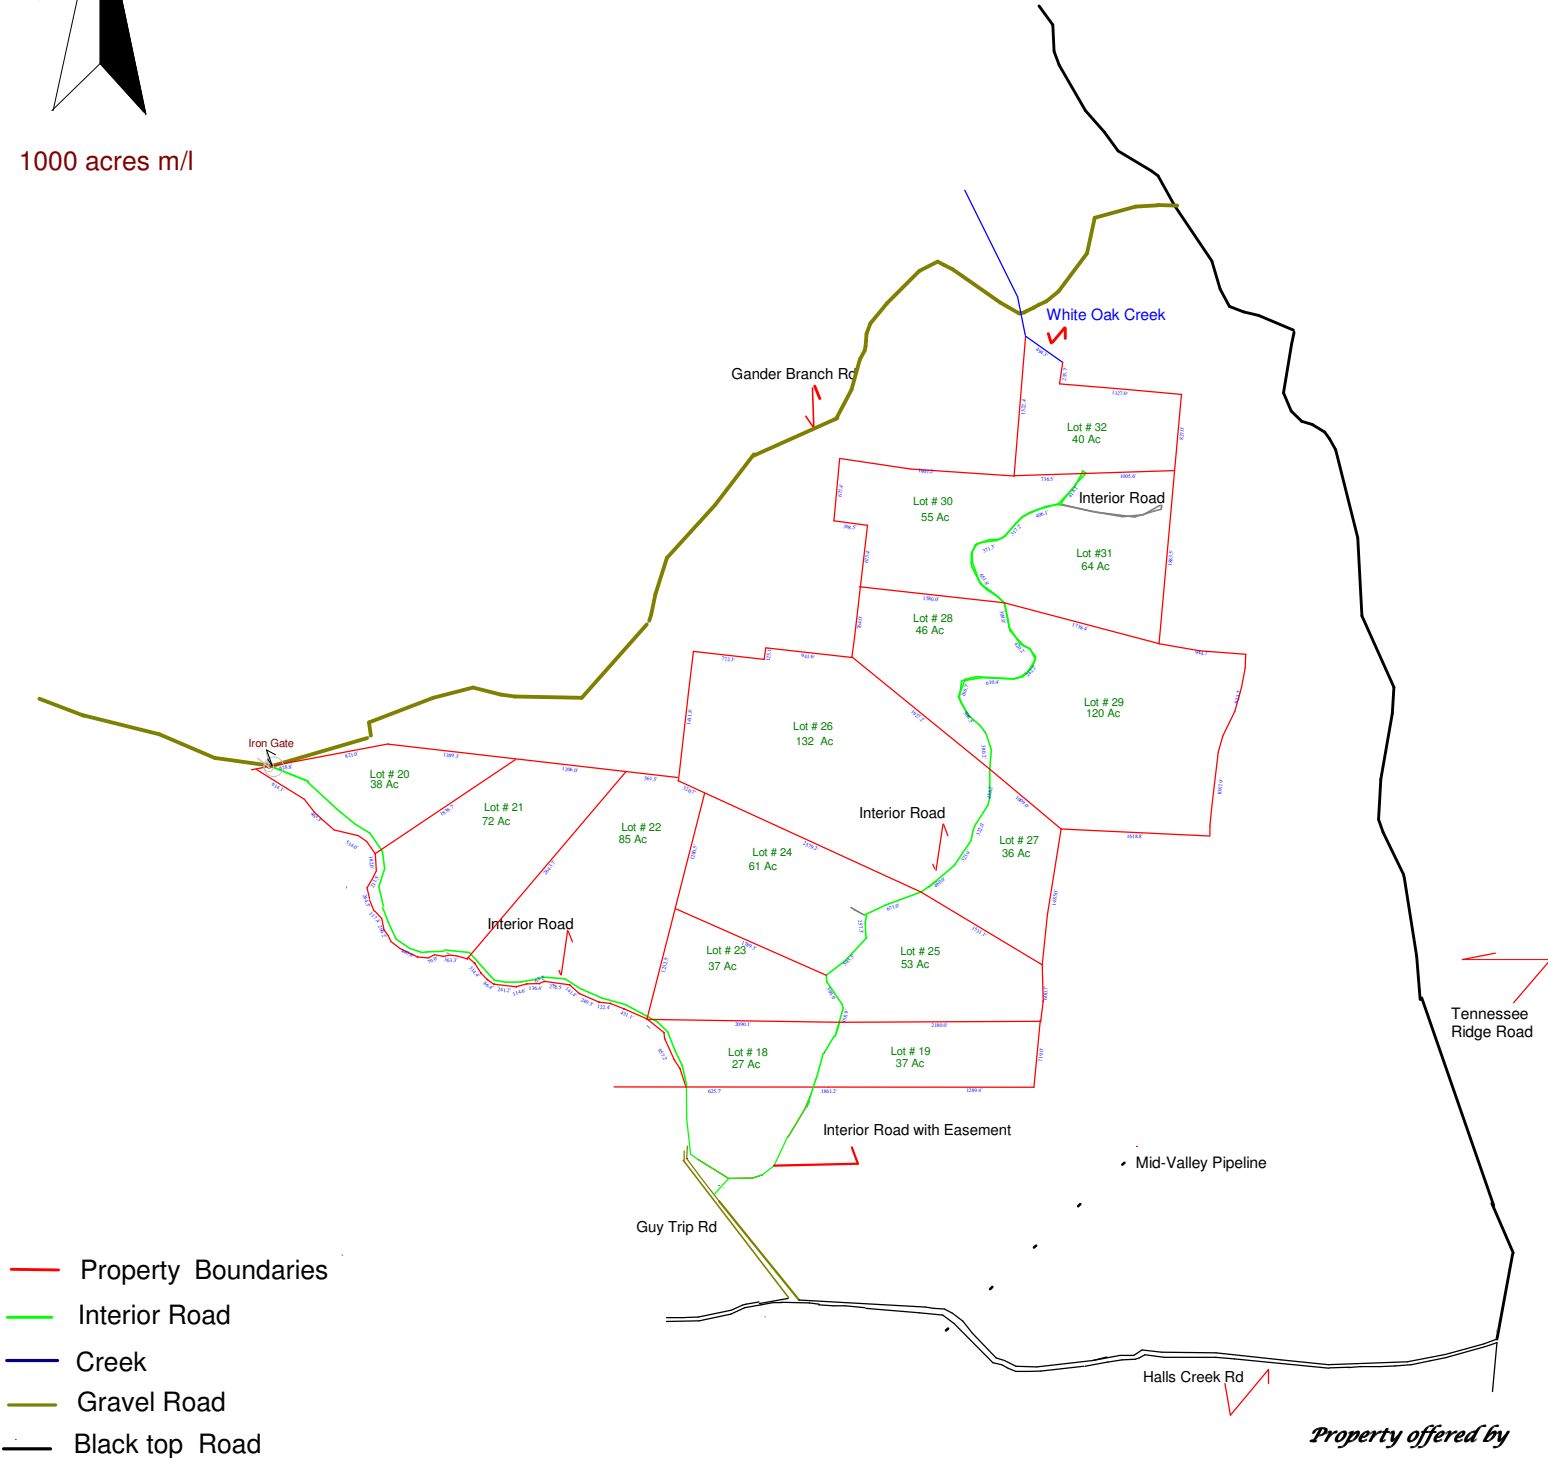

# Humphreys County Tennessee White Oak Creek

1000 acres m/l

All measurements and acreages are subject to survey. No warrantee is expressed or implied as to the accuracy of this representation

Property offered by